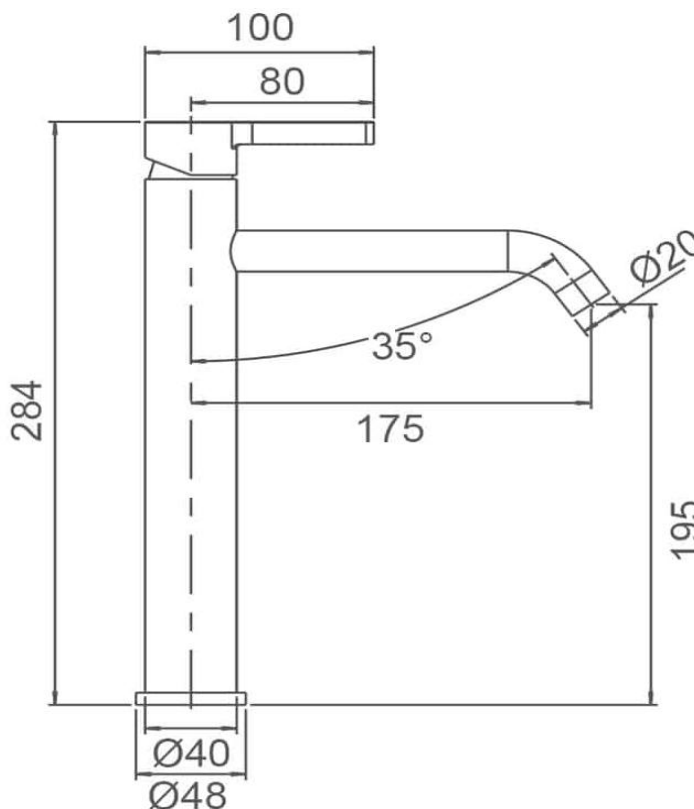

KENZO TOWER MIXER

WELS: 5 Star 6L/min
WELS Reg No: T41191
Pressure Rating: Min 150KPa - Max 500KPa
Temperature Rating: Min 1°C - Max 75°C

SPECIFICATIONS

-  Chrome
WT 6502
-  Brushed Nickel
WT 6502Bn
-  Gunmetal
WT 6502GM
-  Matt Black
WT 6502MK
-  Brushed Brass
WT 6502BB
-  Champagne Copper
WT 6502CC